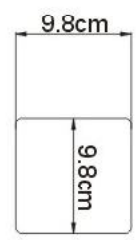

LED ceiling lamp

Features:

It can be used as soon as plugged. It can fully replaced traditional ceiling lamp. It's energy saving, envormental protection and healthy.

SPECIFICATIONS:

Item No.	323005	323006	323007
LED qty	SMD 16PCS	SMD 36PCS	SMD 64PCS
input voltage	AC85~265V	AC85~265V	AC85~265V
output voltage	DC17V	DC22V	DC22V
output current	240MA	360MA	660MA
power	4.5W	8W	12W