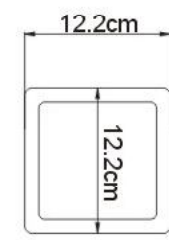

Item No.:323006