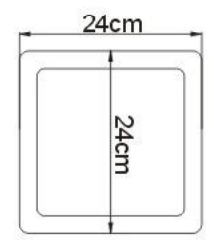

Item No.:323007